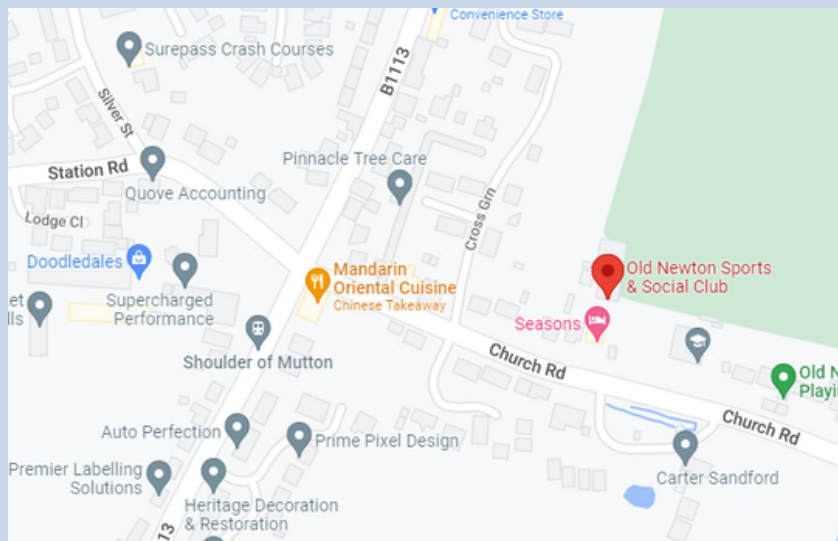

Matchday Notification

We are looking forward to welcoming you to our match on Saturday. We play in sky blue tops and navy shorts.

Our home venue is at Old Newton Sports and Social Club, Church Road, Old Newton, IP14 4ED. Parking is available on site, please go past the village hall, take the next turning and use the car park at the back of the hall. Parking is not allowed in the village hall car park.