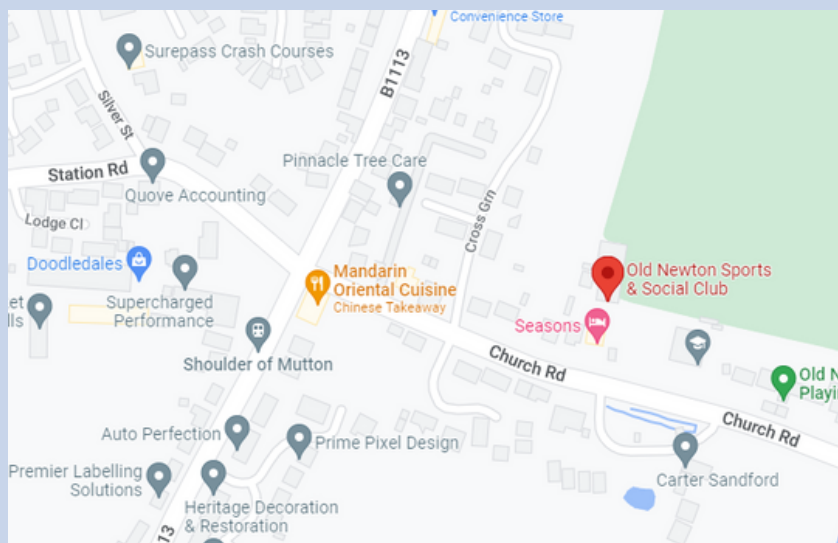

Matchday Notification

We are looking forward to welcoming you to our match on Saturday. We play in sky blue tops and navy shorts.

Our home venue is at Old Newton Sports and Social Club, Church Road, Old Newton, IP14 4ED. Parking is available on site, please go past the village hall, take the next turning and use the car park at the back of the hall. Parking is **not allowed** in the village hall car park.