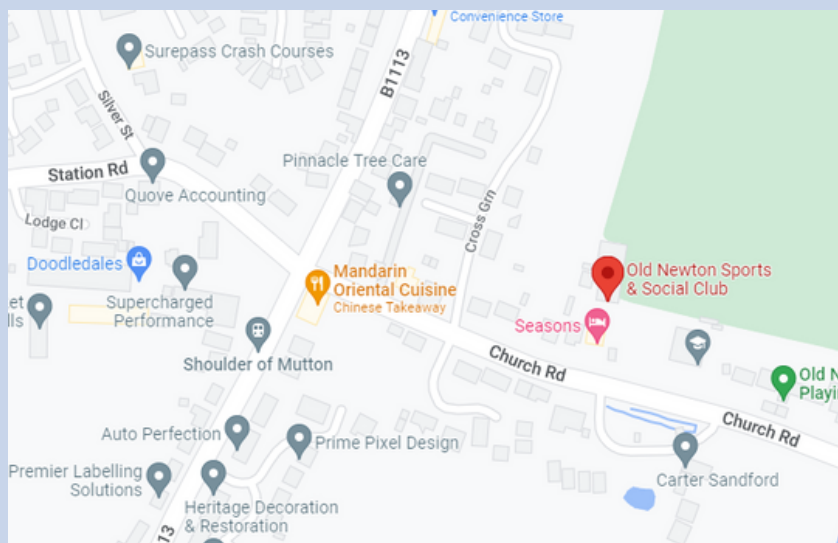

# Matchday Notification

We are looking forward to welcoming you to our match on Saturday. We play in sky blue tops and navy shorts.

Our home venue is at Old Newton Sports and Social Club, Church Road, Old Newton, IP14 4ED. Parking is available on site, please go past the village hall, take the next turning and use the car park at the back of the hall. Parking is not allowed in the village hall car park.